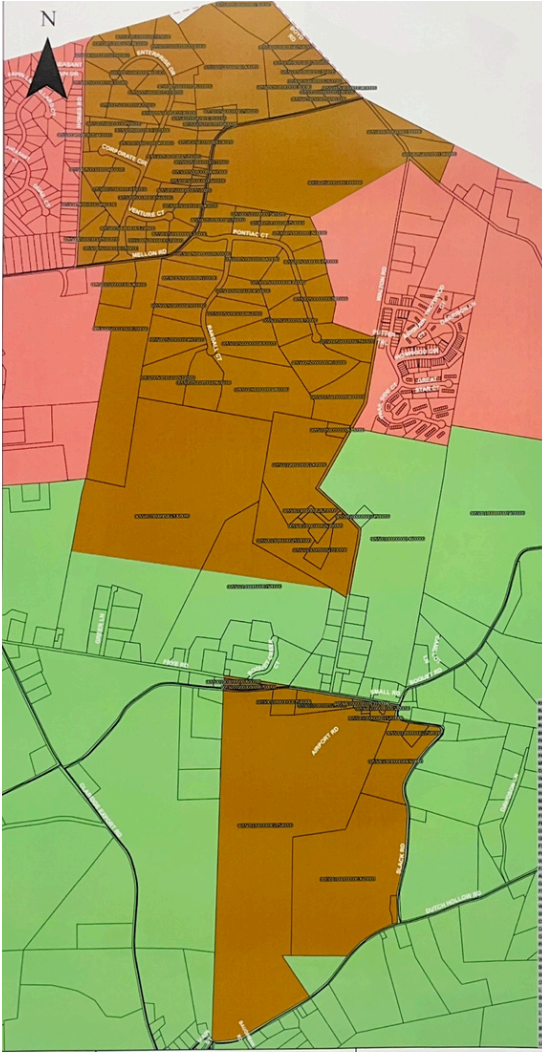

PENN TOWNSHIP IS PLANNING TO REZONE YOUR NEIGHBORHOOD

WHAT'S THE ISSUE?

Penn Township Commissioners are proposing to rezone a large part of the north-east corner of the Township from Rural Resource to **Industrial Commerce**. The proposed rezoning will impact residents living near Frye, Bouquet, Walton, Dutch Hollow and Slack Roads.

EXAMPLES OF INDUSTRIAL COMPRESSOR STATIONS THAT WILL BE ALLOWED IN CLOSE PROXIMITY TO YOUR RURAL HOME

IMPORTANT DATES:

February 19, 2025: PT Board of Commissioners will vote to authorize the amendment changes to be sent to the Westmoreland County Planning Department for approval

March 5, 2025: Potential for hearing on proposed text amendment and map changes

April 9, 2025: A public hearing will be held for residents to make public comments on the proposed text and map changes

WHY SHOULD YOU CARE?